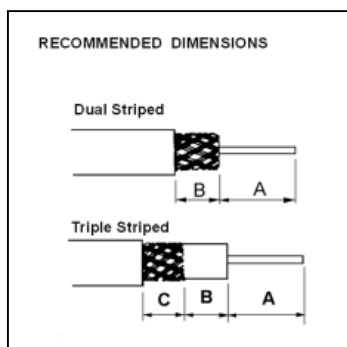

Adaptor: P/N 1190-3206

**Part Number**  
**1190 – 3050\***

\* Cassette not included

**Cassettes**

**Cassette Type**

Colour	Striped B	Striped C	Part Number
Grey	3.90	-	1190 – 3205
Red	6.00	-	1190 – 3204
Yellow	12.00	-	1190 – 3203
Blue	6.50	-	1190 – 3202
Green	5.10	7.10	1190 – 3200
Brown	3.50	7.50	1190 - 3201